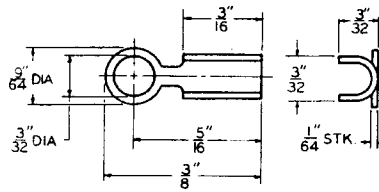

### CLAMPS

P-2380	Steel "U" Clamp	12	.335"	7/32"	.188"
P-2381	Steel "U" Clamp	12	.313"	7/32"	.188"

 DIMENSIONS ARE FOR REFERENCE ONLY  $\frac{\text{Inch}}{\text{(mm)}}$ 

NOTE: Contact your Switchcraft Representative for price and delivery.

### MOUNTING HARDWARE

Figure 1

Figure 2

Figure 3

Figure 4

Figure 5

Figure 6

Figure 7

Figure 8

Figure 9

Figure 11

Figure 12

DIMENSIONS ARE FOR REFERENCE ONLY  $\frac{\text{Inch}}{\text{(mm)}}$

NOTE: Contact your Switchcraft Representative for price and delivery.

All products shown in this catalog are covered by Switchcraft's limited lifetime warranty