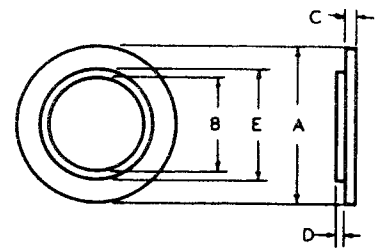

### CLAMPS

P-2380	Steel "U" Clamp	12	.335"	7/32"	.188"
P-2381	Steel "U" Clamp	12	.313"	7/32"	.188"

 DIMENSIONS ARE FOR REFERENCE ONLY  $\frac{\text{Inch}}{\text{(mm)}}$ 

NOTE: Contact your Switchcraft Representative for price and delivery.

### MOUNTING HARDWARE

Figure 1

Figure 2

Figure 3

Figure 4

Figure 5

Figure 6

Figure 7

Figure 8

Figure 9

Figure 11

Figure 12

DIMENSIONS ARE FOR REFERENCE ONLY  $\frac{\text{Inch}}{\text{(mm)}}$

NOTE: Contact your Switchcraft Representative for price and delivery.

All products shown in this catalog are covered by Switchcraft's limited lifetime warranty