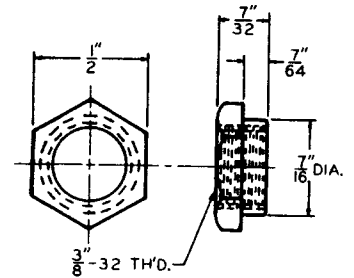

### CLAMPS

P-2380	Steel "U" Clamp	12	.335"	7/32"	.188"
P-2381	Steel "U" Clamp	12	.313"	7/32"	.188"

 DIMENSIONS ARE FOR REFERENCE ONLY  $\frac{\text{Inch}}{\text{(mm)}}$ 

NOTE: Contact your Switchcraft Representative for price and delivery.

### MOUNTING HARDWARE

Figure 1

Figure 2

Figure 3

Figure 4

Figure 5

Figure 6

Figure 7

Figure 8

Figure 9

Figure 11

Figure 12

DIMENSIONS ARE FOR REFERENCE ONLY  $\frac{\text{Inch}}{\text{(mm)}}$

NOTE: Contact your Switchcraft Representative for price and delivery.

All products shown in this catalog are covered by Switchcraft's limited lifetime warranty