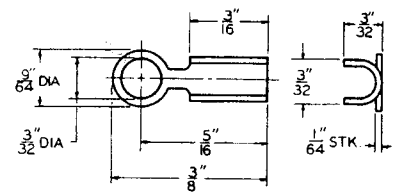

### CLAMPS

P-2380	Steel "U" Clamp	12	.335"	7/32"	.188"
P-2381	Steel "U" Clamp	12	.313"	7/32"	.188"

 DIMENSIONS ARE FOR REFERENCE ONLY  $\frac{\text{Inch}}{\text{(mm)}}$ 

NOTE: Contact your Switchcraft Representative for price and delivery.

### MOUNTING HARDWARE

Figure 1

Figure 2

Figure 3

Figure 4

Figure 5

Figure 6

Figure 7

Figure 8

Figure 9

Figure 11

Figure 12

DIMENSIONS ARE FOR REFERENCE ONLY  $\frac{\text{Inch}}{\text{(mm)}}$

NOTE: Contact your Switchcraft Representative for price and delivery.

All products shown in this catalog are covered by Switchcraft's limited lifetime warranty